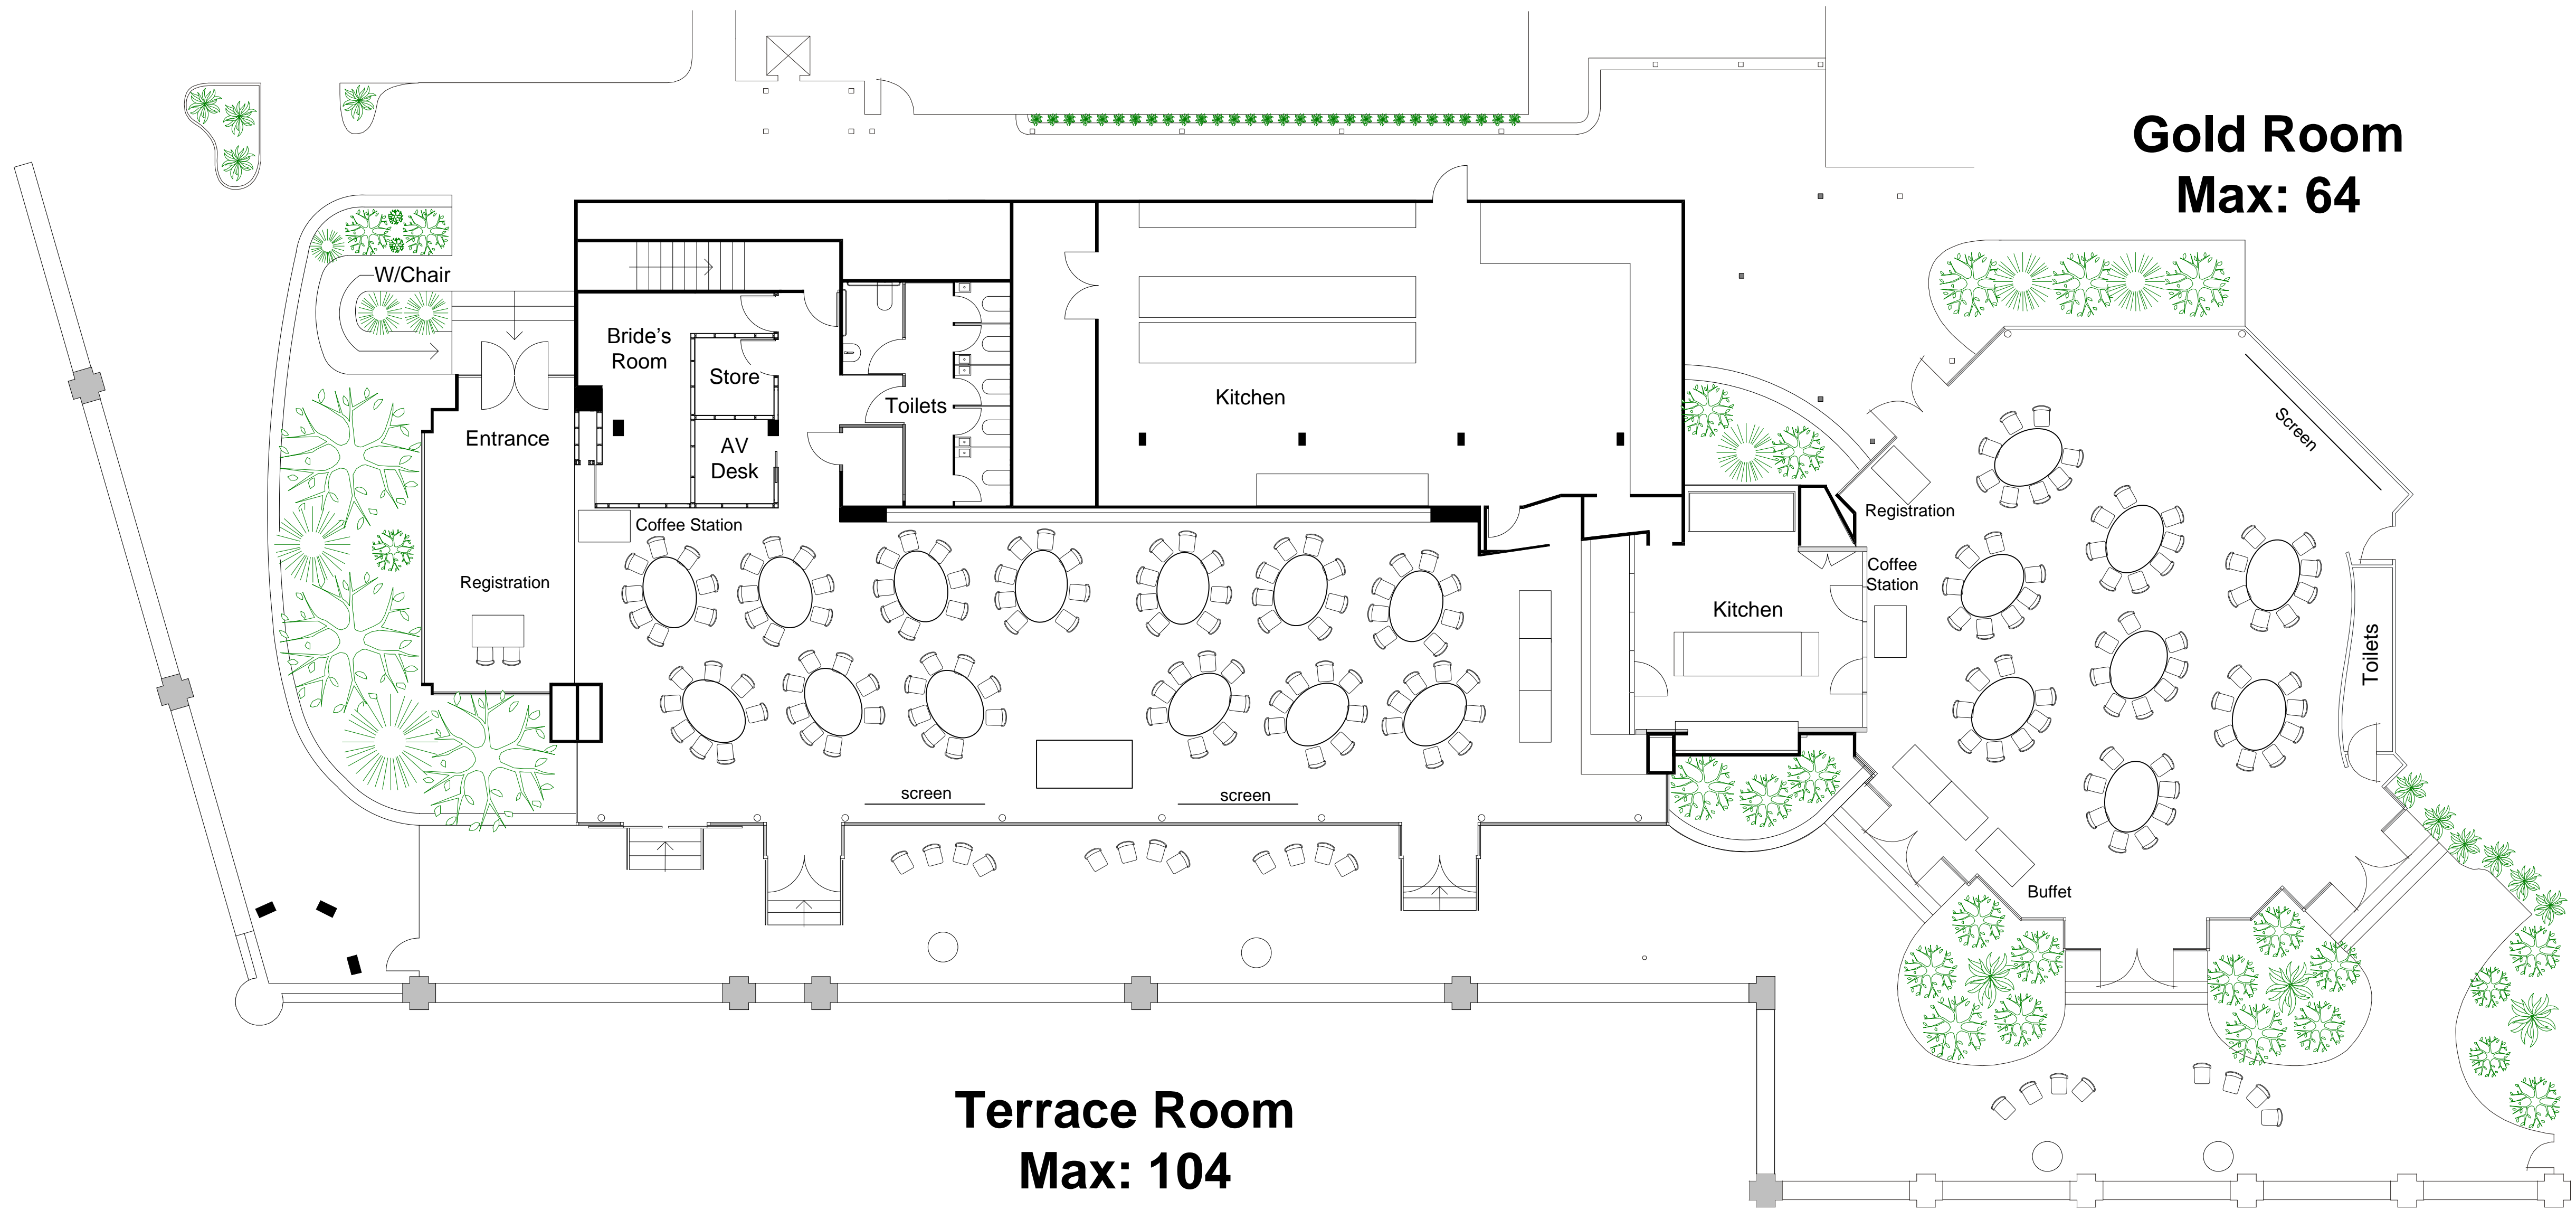

CABARET STYLE WITH 8 PER TABLE

Gold Room
Max: 64

Terrace Room
Max: 104