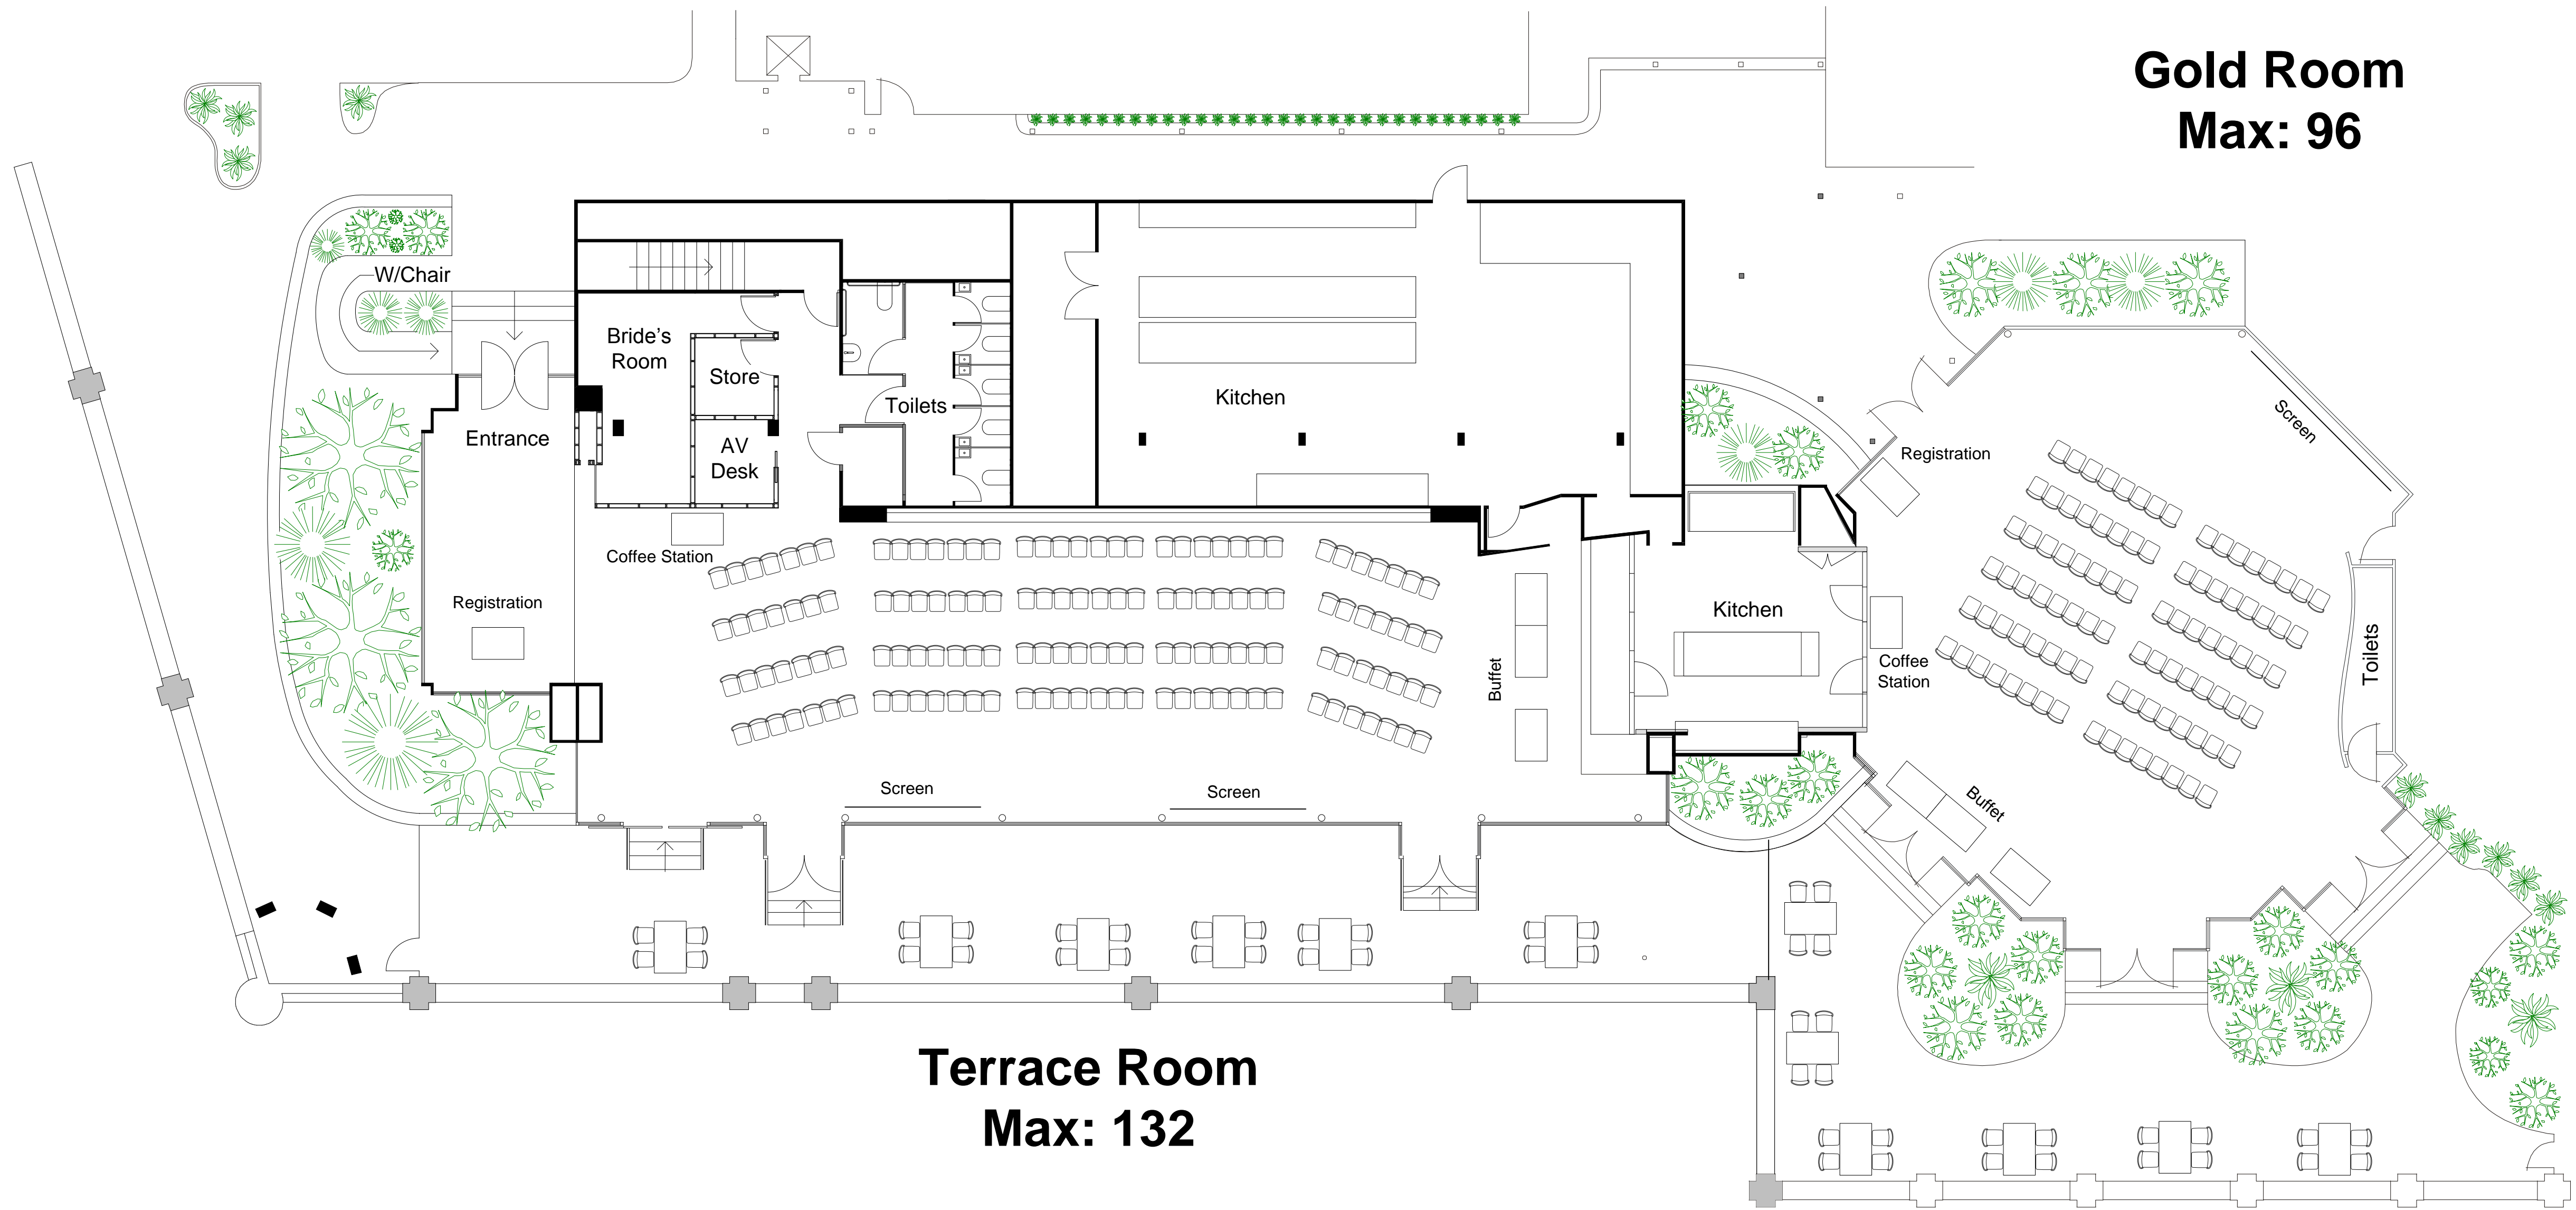

## THEATRE STYLE

**Gold Room**  
**Max: 96**

**Terrace Room**  
**Max: 132**