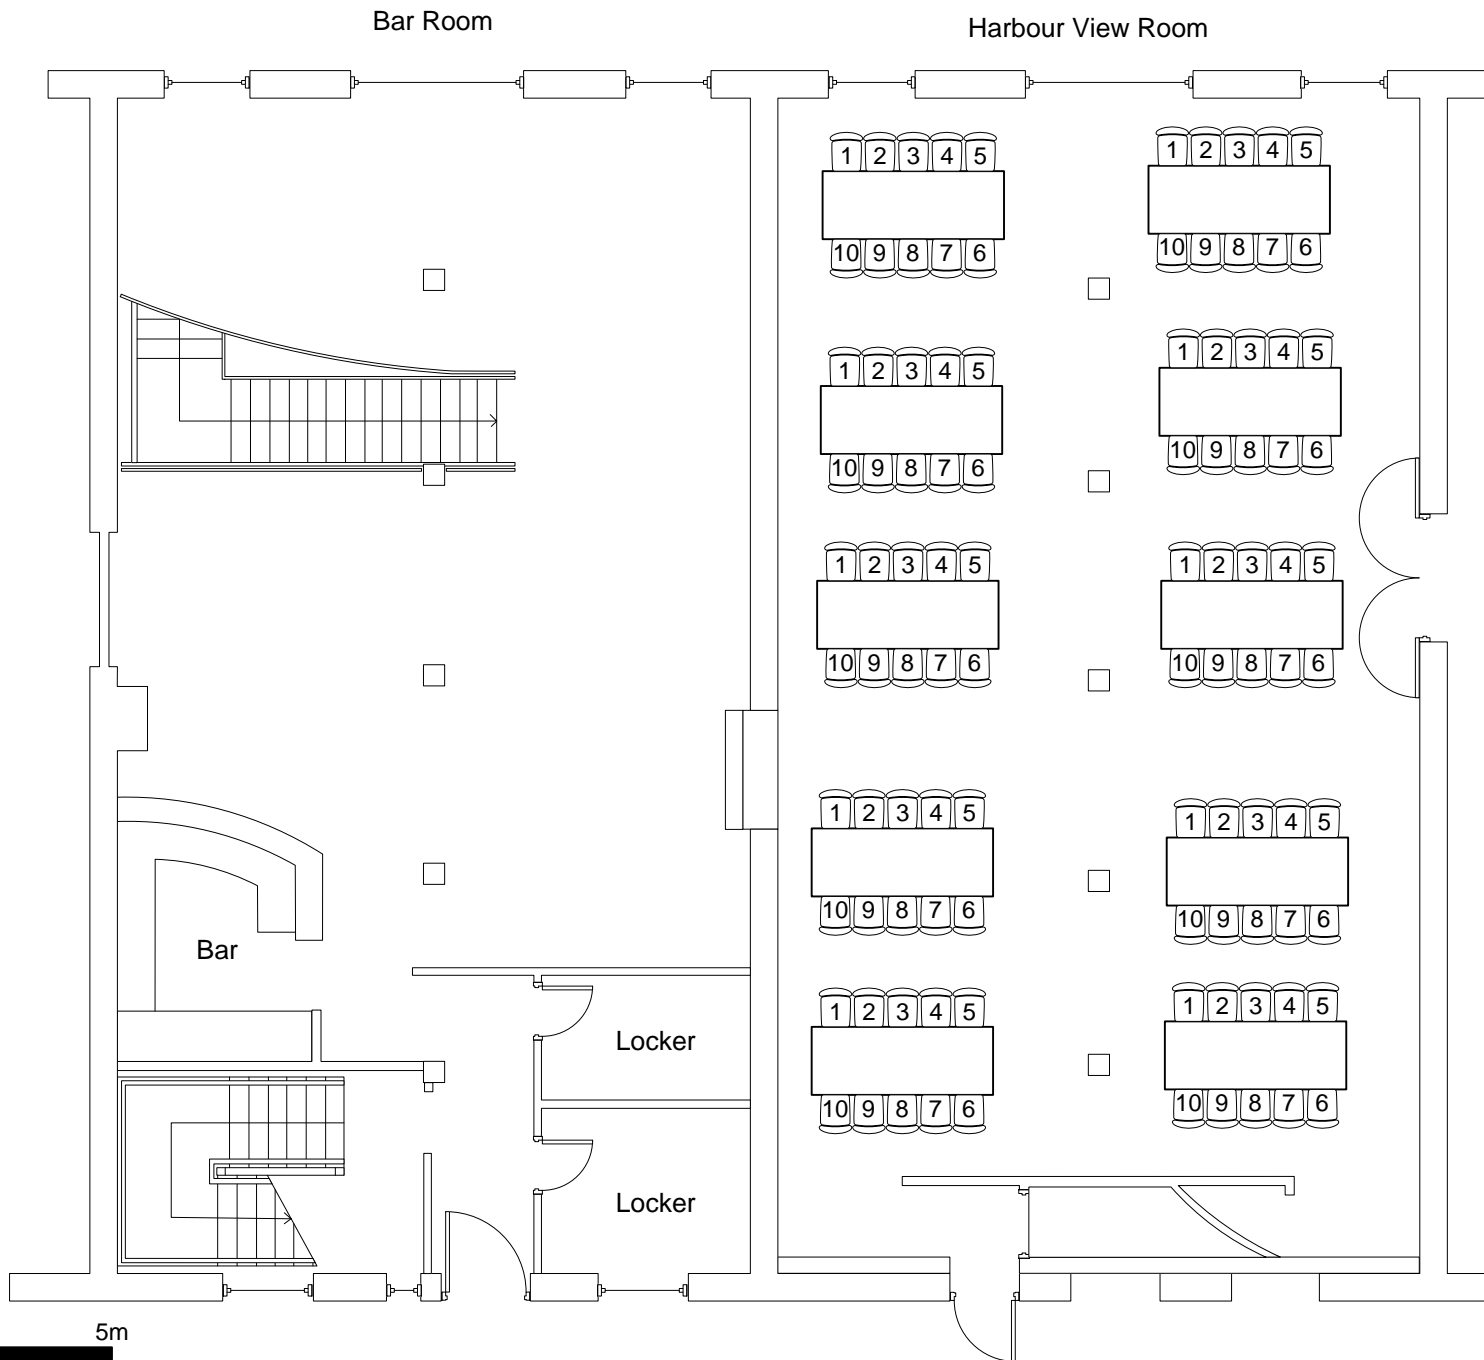

# WOLFIES RESTAURANT FIRST FLOOR

Harbourview Room Rectangular Tables- 100 Pax

Bar Room

Harbour View Room

Bar

Locker

Locker