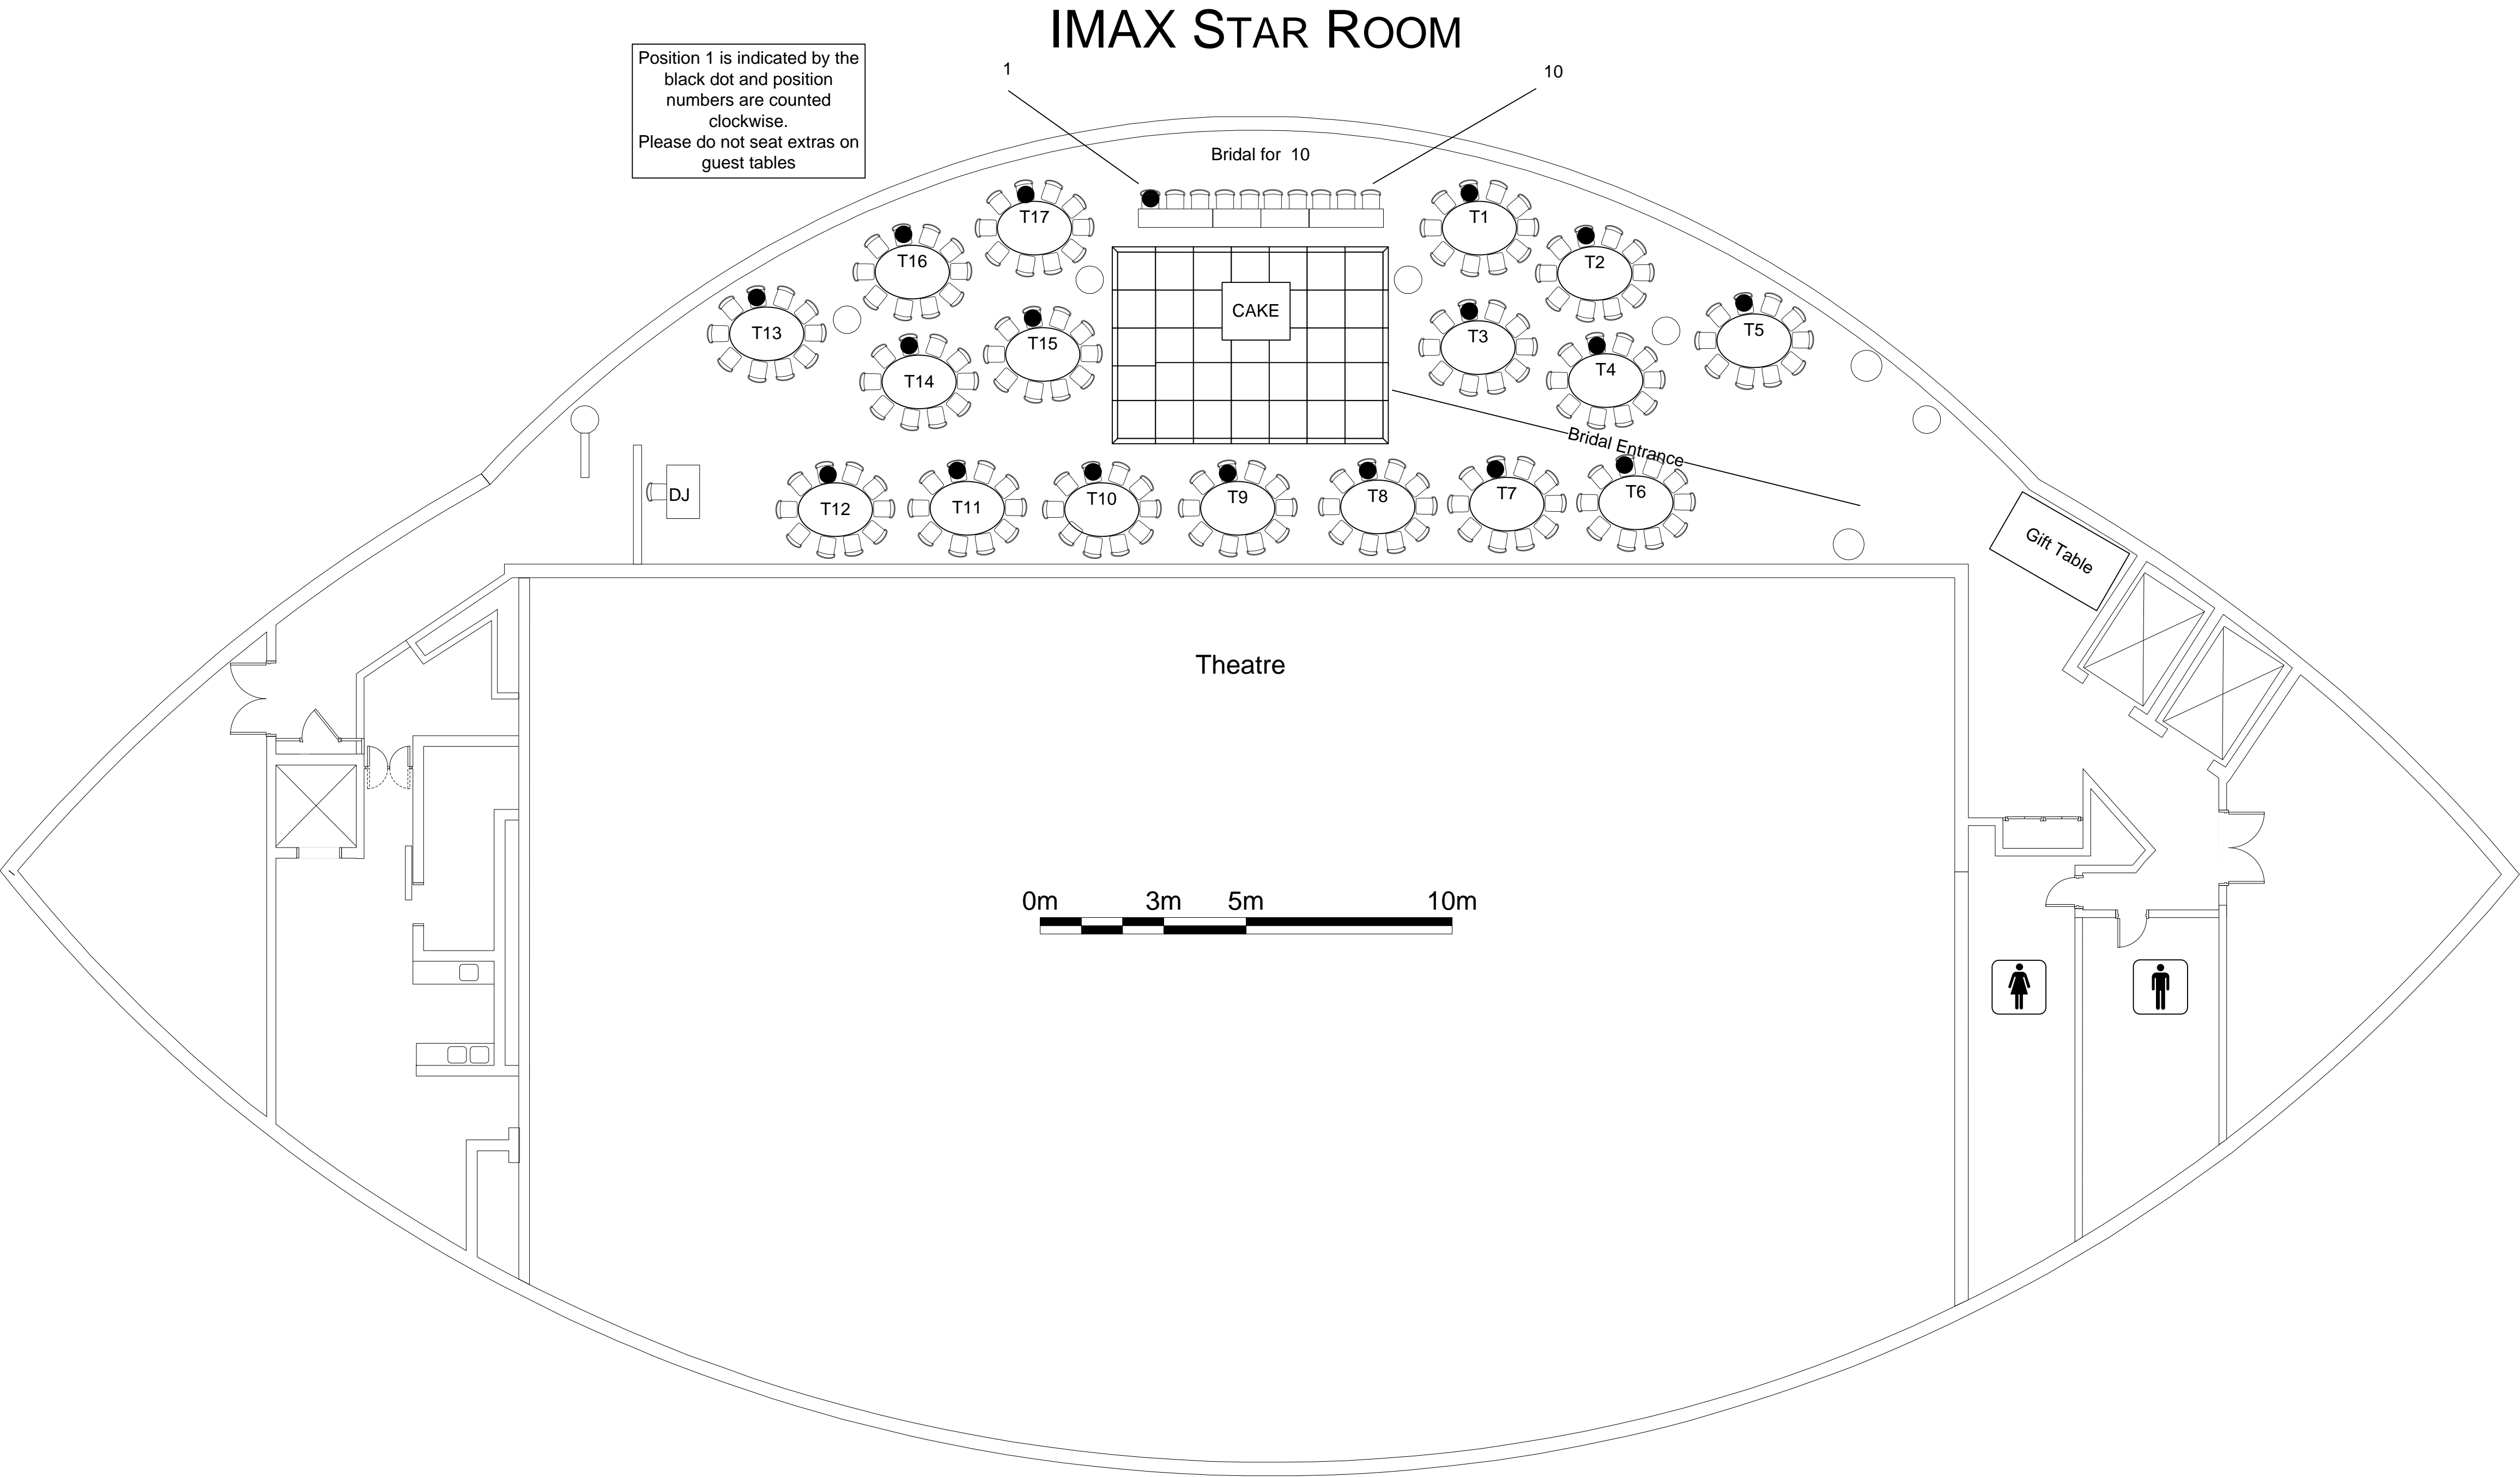

IMAX STAR ROOM

Position 1 is indicated by the black dot and position numbers are counted clockwise. Please do not seat extras on guest tables

Bridal for 10

CAKE

DJ

Bridal Entrance

Gift Table

Theatre

0m 3m 5m 10m