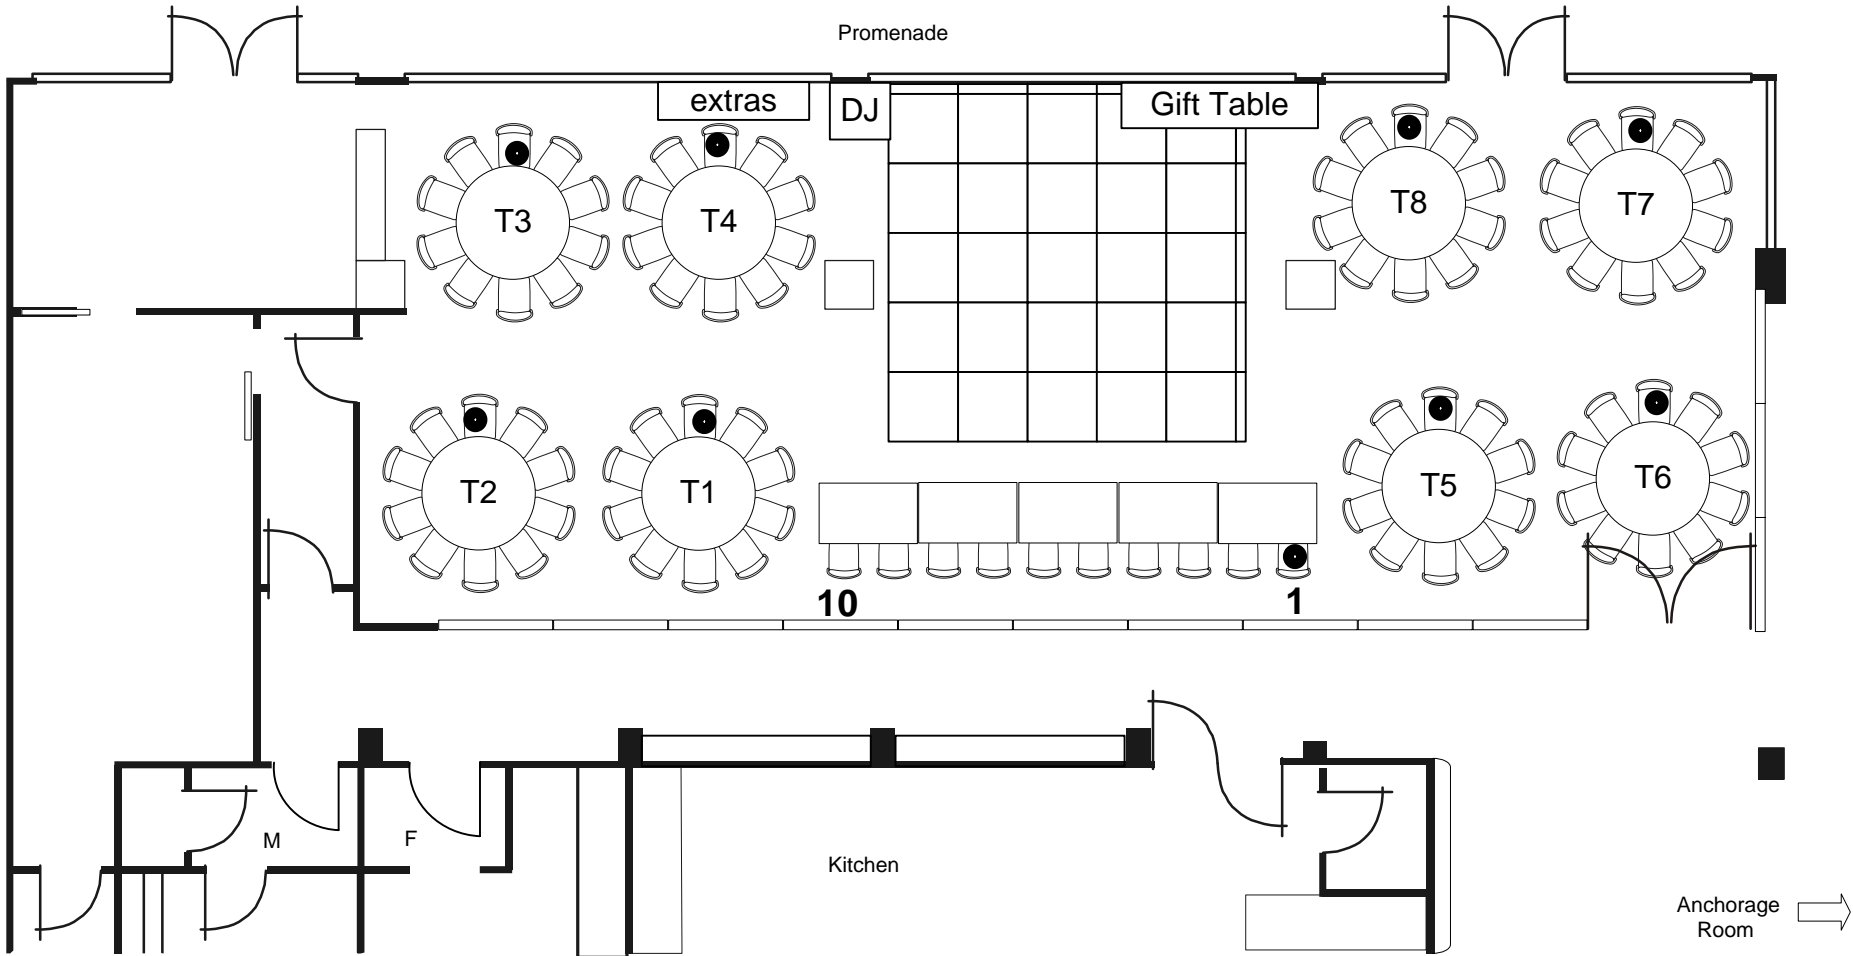

WALSH BAY ROOM

Position 1 is indicated by the black dot and position numbers are counted clockwise.